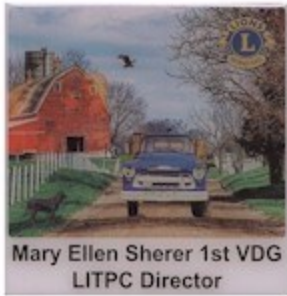

2023 Hex Signs Decorate
Pennsylvania Dutch Farm Barns
(March 2023 FG)

New Hampshire Pin Traders
Watering the Flower Garden
(March 2023-FG)

Santa and his Farm Raised Christmas Trees
(March 2023-FG)

Lion Mary Ellen Sherer Personal Pins or parts of other sets.

**1st Vice District Governor OH3
Iconic Farm Lady
November 2023-F&G**

**Bill Sour (CO) 1st Vice District Governor
Iconic Farmer
November 2023-F&G**

***November 2023-F&G**

***The two pins above when joined together make a two pin set.
It is a takeoff on the 1937 iconic "American Gothic" painting by Grant Wood**