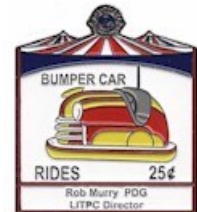

**Hall of Fame Circus
Circus Wagons of America
(February 2021-CC)**

**+World Famous
Tom Mix Circus
(March 2021-CC)**

**+All American Smiling Clowns
(March 2021-CC)**

**New Hampshire Pin Trading Club
Sends Greetings From Under The Big Top
(May 2021-CC)**

**The Corner Ice Cream Parlor
August 2021-CC)**

**The Kentucky Pin Traders
The Elephants
(November 2021-CC)**

**+Santa and His Favorite Clown
At The Circus
(November 2021-CC)
Puzzle Part #1**

**+Santa and His Favorite Clown
At The Circus
(November 2021-CC)
Puzzle Parts complete with PID Steve Sherer
See PID Steve Sherer page for his pin**

**+The Bumper Car
November 2021-CC)**

**+The LITPC Board of Directors
Salute the Circus Jack In The Box
(November 2021-CC)**

**+The LITPC Board of Directors
Good Old Horse and Buggy Days
Featuring the Clowns of the Circus
(June 2022 CC)
See Steve Sherer page for part 2**