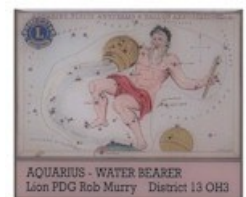

The Snow People in Iowa. Snowman #4
(June 2020-WW)

New Hampshire Pin Traders Present the Killer Whale as a Hot Air Balloon Rider
(July 2020-WW)

Constellations of the Water World Aquarius-Water Bearer
(July 2020-WW)