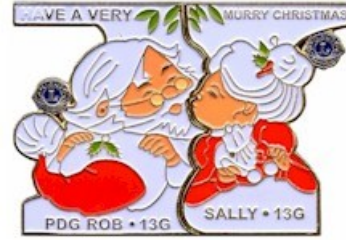

PDG Rob & Lion Sally Murry
(April 2015-HS)
Have A Very Murry Christmas.

Lion Sally Murry
(May 2016-HS)