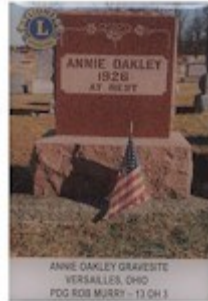

PDG Rob Murry Personal Pins & Other Sets.

**Pin
Missing
At This
Time**

**New Hampshire Pin Traders Present
The Little People of The Wild West
Town Council
March 2025-OWW**

**Annie Oakley
(L) Sharpshooter (R) Gravesite Versailles, OH
March 2025-OWW
These 2 pins are part of a eventual 6 pin set**