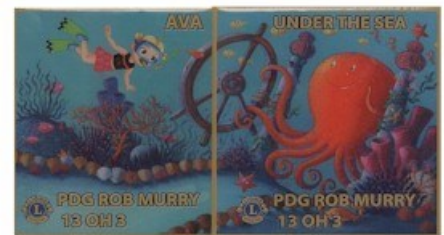

Fifty State Mer Lions
(May 2019-WW)

+PDG Rob Murry For LITPC Director 2020-2022

"Ava" Pin 1 of 2
(May 2020-WW)

"Under The Sea" Pin 2 of 2
(May 2020-WW)

Puzzle set of Ava and Under The Sea
(May 2020-WW)

Tropical Fish Extravaganza Fish #13
(June 2020-WW)