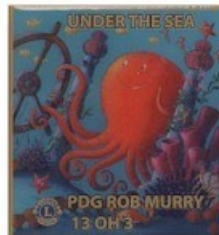

"Under The Sea" Pin 2 of 2
(May 2020-WW)