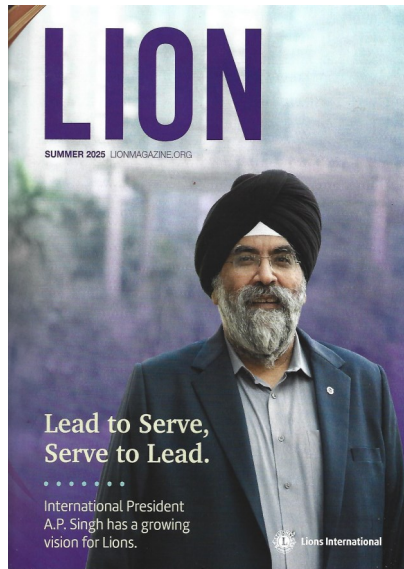

**2019-2021 International President
Dr. Jung-Yul Choi and wife Seong-Bok**

**2021-2022 International President
Douglas X. Alexander**

**2022-2023 International President
Brian Sheehan**

**2023-2024 International President
Dr. Patti Hill**

**2024-2025 International President
Fabricio Oliveira and wife Amariles**

**2025-2026 International President
A. P. Singh**

Ohio Lion Pin Traders Club 2025