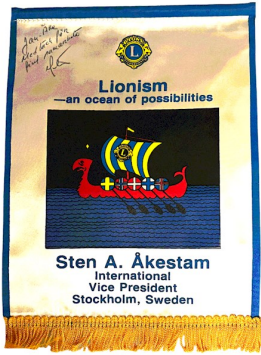

Lions Clubs International-Vice President Banners (Banners scan not to size)

+Sten A. Åkestam