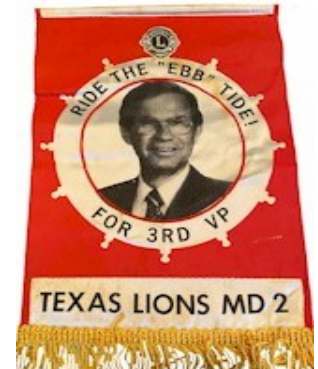

**Lions Clubs International-Vice President Banners  
(Banners scan not to size)**

\*Johnny Balbo 3rd VP

#Johnny Balbo 2nd VP

#Johnny Balbo 1st VP

Prof. Joao Fernando Sobral

^Joseph M. McLoughlin

Joseph M. McLoughlin

Ralph A. Lynam

Lloyd Morgan

Lloyd Morgan

Kaoru Murakami (front)

Kaoru Murakami (Back)

Everett J. "Ebb" Grindstaff

+Everett J. "Ebb" Grindstaff

Dr. James M. Fowler